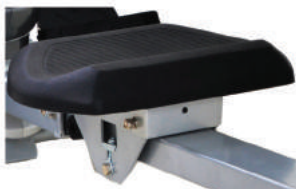

ROWERS

SF-RW5515

MAGNETIC ROWING MACHINE

SWEAT RESISTANT GRIP HANDLEBAR

8 LEVELS OF MAGNETIC RESISTANCE

PADDED SEAT

PIVOT PEDALS

DIGITAL MONITOR