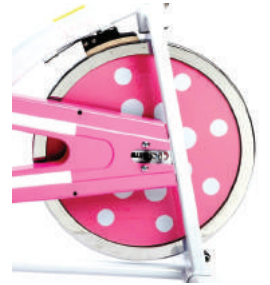

ADJUSTABLE MULTI-GRIP HANDLEBAR